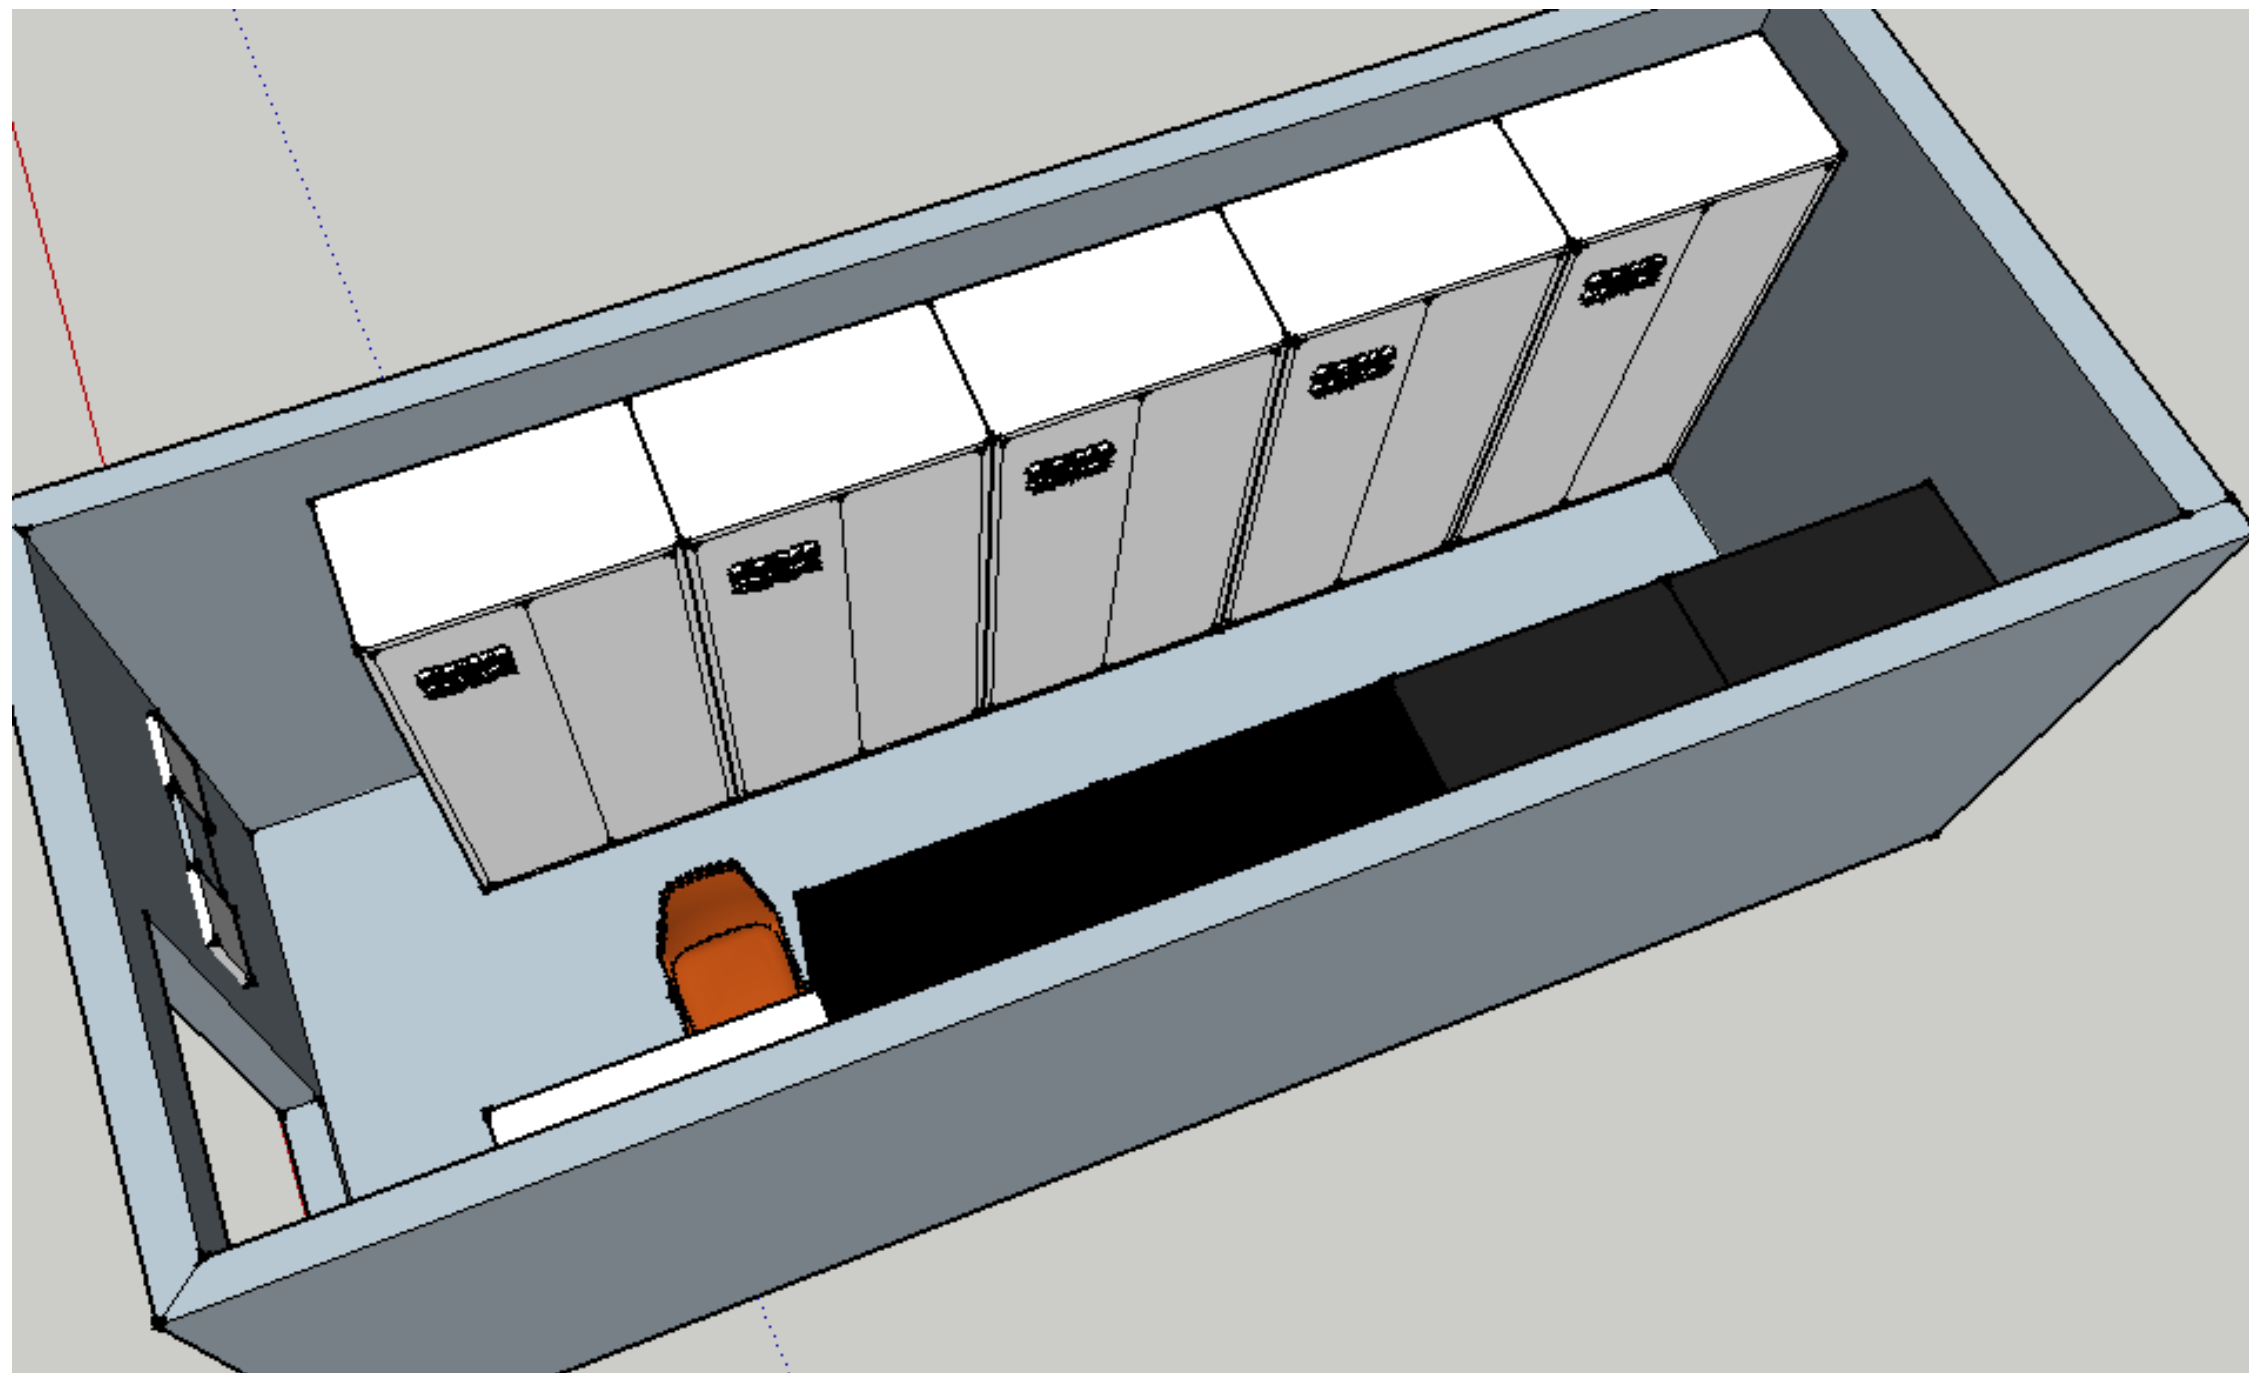

PLL Storage System
NSN; 8145-12-403-8234
20 ft Storage Unit, Deployable by PLS, truck, ship & train

5ea Large Storage
Cabinets

2ea Small Storage Cabinets

2ea Small
Parts Cabinets