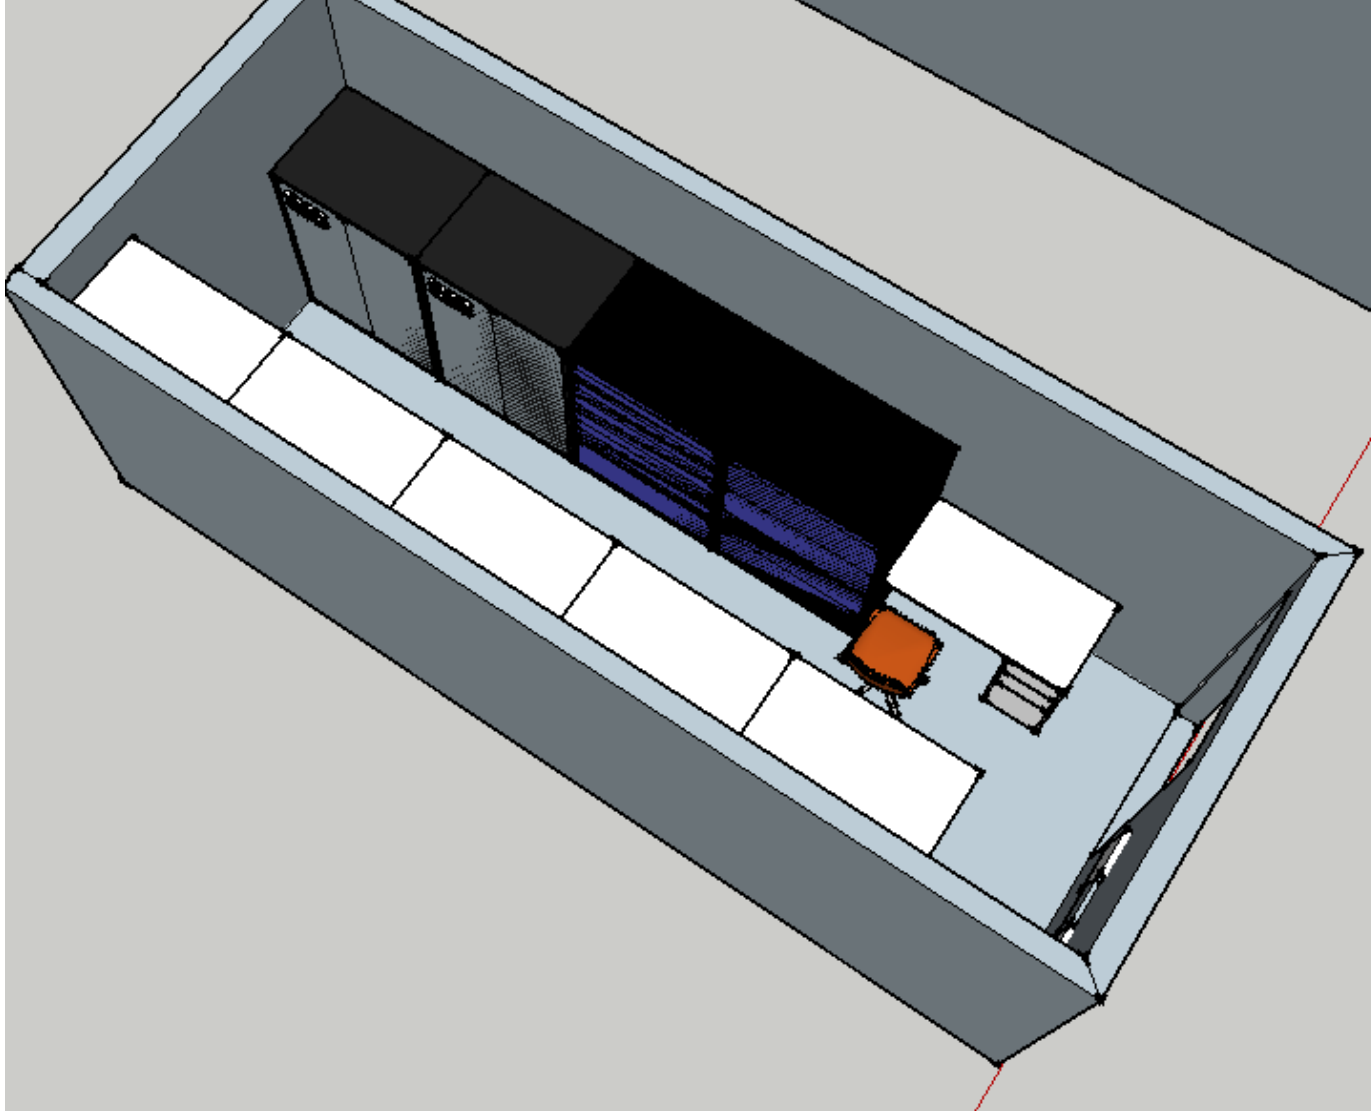

PLL Storage System
NSN; 8145-12-403-8234
20 ft Storage Unit, Deployable by PLS, truck, ship & train

5ea Large Storage
Cabinets

2ea Small Storage Cabinets

2ea Small
Parts Cabinets